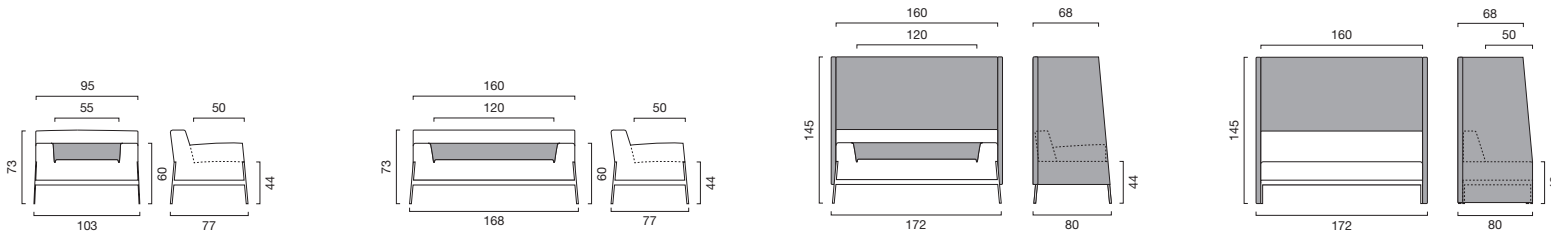

STAND BY ist ein Sofa, das sich durch seine Ästhetik auszeichnet; es eignet sich für Umgebungen “open space” und bietet Raum für den Austausch von Informationen, zum Telefonieren, für die Vorbereitung von Dokumenten, und dies in absoluter Ruhe und Geborgenheit. Mit STAND BY ist es möglich, individuelle Konfigurationen zu kreieren sowie Accessoires wie Beistelltischen für das Abstellen von Laptops hinzuzufügen. Die Kollektion umfasst Sessel oder zweisitzige Sofas sowie eine Version mit seitlichen und hinteren Paneelen, die einen optimalen akustischen und visuellen Schutz bieten. Die Struktur kann uni oder in Farbkombinationen gestaltet werden.

STAND BY es un sofá que destaca por su belleza y es ideal para lugares “espacio abierto” al proporcionar un sitio para el intercambio de informaciones, telefonar, preparar los documentos en un lugar de paz y privacidad absolutas. Con STAND BY es posible crear configuraciones personalizadas y ofrecer accesorios como mesas de apoyo a los ordenadores portátiles. La colección incluye sillones individuales o sofás de dos plazas y una versión con paneles laterales y traseros que crean una excelente protección acústica y visual. La estructura puede hacerse en un solo color o en combinaciones de colores.

dimensioni / dimensions / dimensions / Abmessungen / medidas /