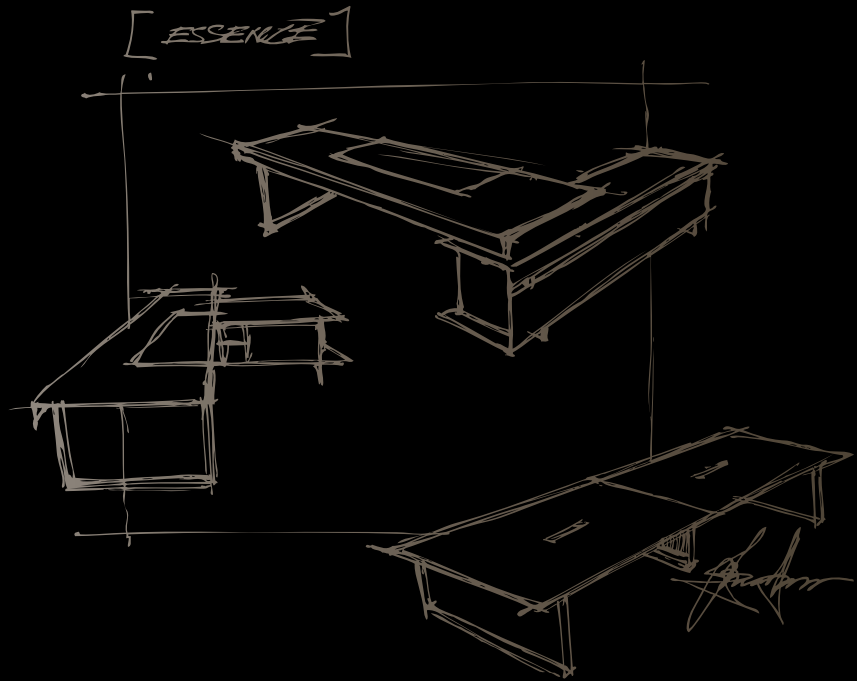

Technical Details

Essence
ESSENCE

Melaminico | Melamine

DESERT

HONEY

EARTH

MOKA

TAN