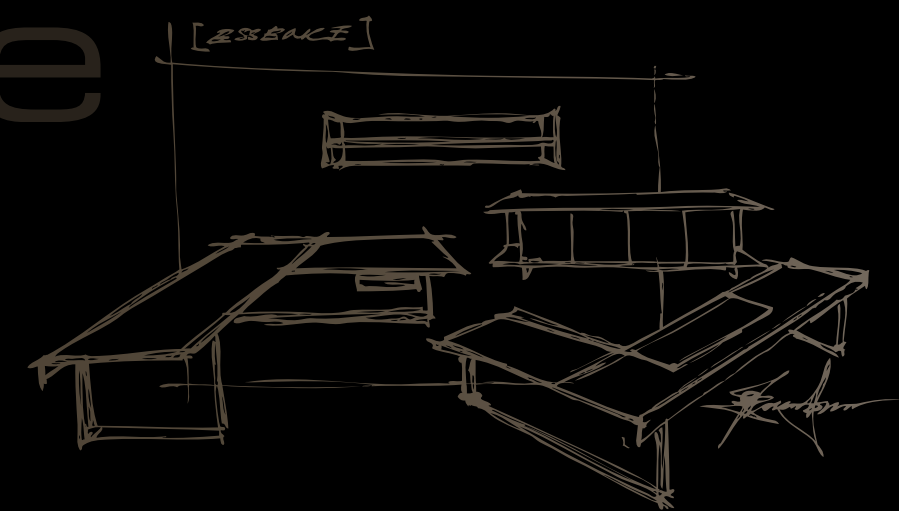

Technical Details

Essence
ESSENCE

Melaminico | Melamine

DESERT

HONEY

EARTH

MOKA

TAN