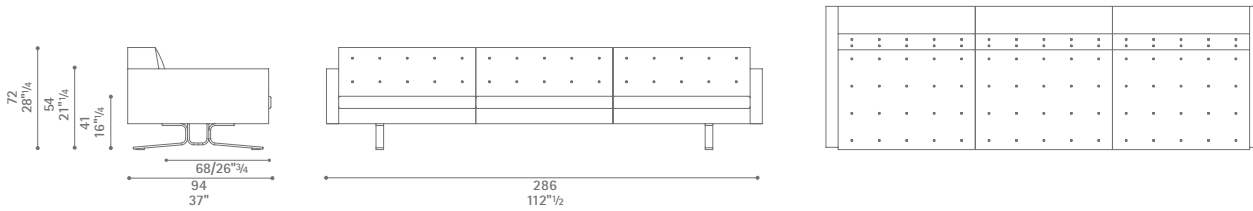

3 seater sofa