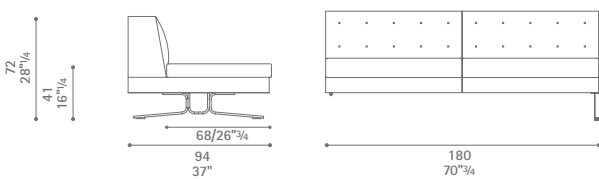

Coffee table 85x56

Coffee table 65x65

Sectional armless chair