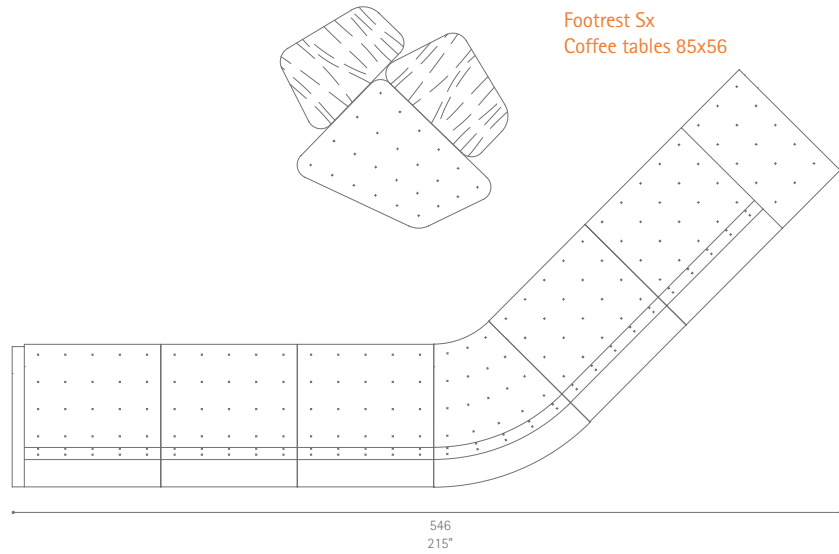

3 seater sofa 1 arm with bench Dx
Footrest Dx

Sectional 2 seater armless sofa with bench Sx
Corner 45°
Sectional 3 seater sofa 1 arm Dx

Footrest Sx
Coffee tables 85x56

Sectional armless chair with bench Sx
Corner 30°
Sectional 2 seater sofa 1 arm Dx