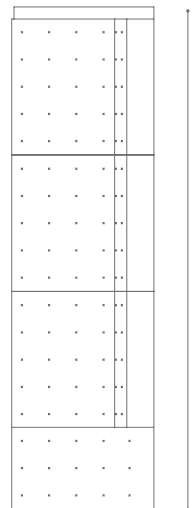

sample layouts

2 seater sofa

Coffee tables 85x56
Armchair

Sectional 3 seater armless sofa with bench Sx
Sectional armchair Dx

Footrest Sx
Coffee table 65x65

Sectional 2 seater armless sofa with bench Sx
Corner 30°
Sectional 3 seater sofa 1 arm Dx

Footrest Dx
Coffee table 85x56
Coffee table 65x65

Coffee table 85x56
Coffee table 65x65
Armchair

Sectional 3 seater sofa 1 arm Dx
Corner 90° with back
Sectional 2 seater armless sofa with bench Sx

3 seater sofa 1 arm with bench Dx
Footrest Dx