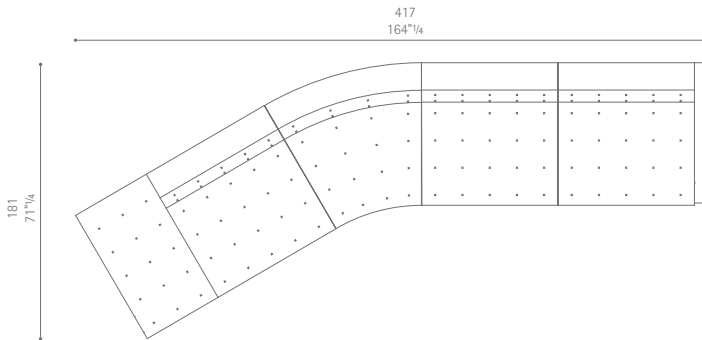

Footrest Dx
Footrest Sx
Coffee table 85x56