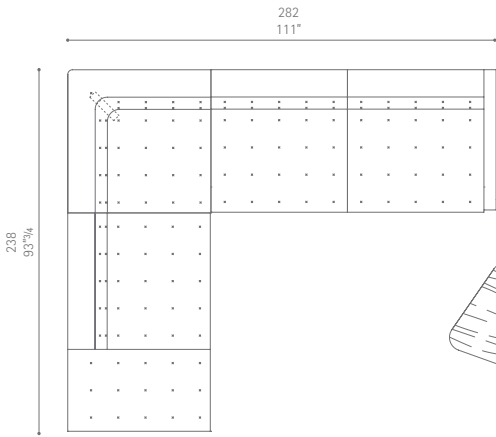

sample layouts

2 seater sofa

Coffee tables 85x56
Armchair

Sectional 3 seater armless sofa with bench Sx
Sectional armchair Dx

Footrest Sx
Coffee table 65x65

Sectional 2 seater armless sofa with bench Sx
Corner 30°
Sectional 3 seater sofa 1 arm Dx

Footrest Dx
Coffee table 85x56
Coffee table 65x65

Coffee table 85x56
Coffee table 65x65
Armchair

Sectional 3 seater sofa 1 arm Dx
Corner 90° with back
Sectional 2 seater armless sofa with bench Sx

3 seater sofa 1 arm with bench Dx
Footrest Dx

Sectional armless chair with bench Sx
 Corner 90° with back
 Sectional 2 seater sofa 1 arm Dx

Coffee table 85x56
 Coffee table 65x65

Sectional 2 seater armless sofa with bench Sx
 Corner 45°
 Sectional 3 seater sofa 1 arm Dx