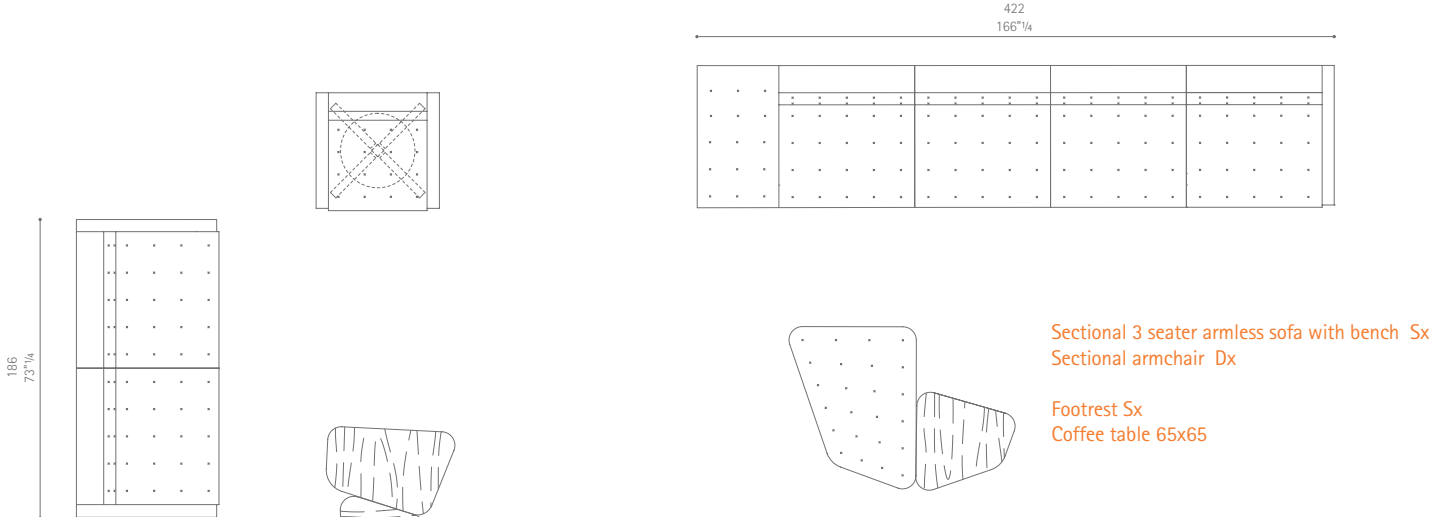

sample layouts

2 seater sofa

Coffee tables 85x56
Armchair

Sectional 3 seater armless sofa with bench Sx
Sectional armchair Dx

Footrest Sx
Coffee table 65x65

Sectional 2 seater armless sofa with bench Sx
Corner 30°
Sectional 3 seater sofa 1 arm Dx