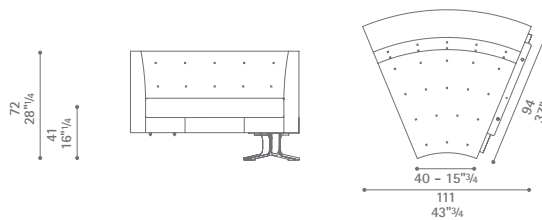

Sectional 2 seater armless sofa

Kennedee

Sectional 3 seater sofa 1 arm

03/14 MT

Sectional 3 seater armless sofa with bench

Corner 45°

Corner 30°

Corner 90°