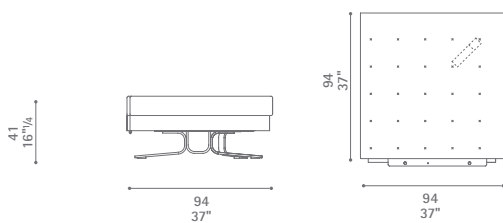

282
 111"

Coffee table 85x56

Coffee table 65x65

Sectional armchair

Sectional armless chair with bench

Sectional armless chair

Sectional 2 seater sofa 1 arm

Sectional 2 seater armless sofa with bench

Sectional 2 seater armless sofa

Kennedee

Sectional 3 seater sofa 1 arm

03/14 MT

Sectional 3 seater armless sofa with bench

Corner 45°

Corner 30°

Corner 90°

1:50 scale. All dimensions and sizes are in centimeter and inches; dimensional variations of +/- 2% are possible. Poltrona Frau reserves the right to modify the products and the components in this catalogue, without any prior notice.