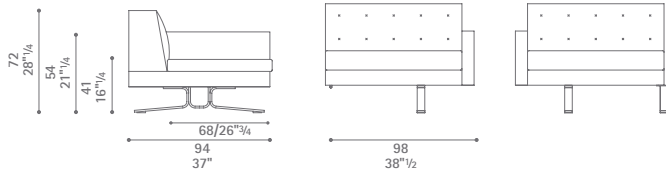

Footrest Sx
 Coffee tables 85x56

Sectional armless chair with bench Sx
 Corner 30°
 Sectional 2 seater sofa 1 arm Dx

Footrest Dx
 Footrest Sx
 Coffee table 85x56

Armchairs
 Coffee table 65x65

Sectional 3 seater sofa 1 arm Sx
 Corner 90°
 Sectional 2 seater sofa 1 arm Dx

282
 111"

Coffee table 85x56

Coffee table 65x65

Sectional armchair

Sectional armless chair with bench

Sectional armless chair

Sectional 2 seater sofa 1 arm

Sectional 2 seater armless sofa with bench

Sectional 2 seater armless sofa

Kennedee

Sectional 3 seater sofa 1 arm

03/14 MT

Sectional 3 seater armless sofa with bench

Corner 45°

Corner 30°

Corner 90°