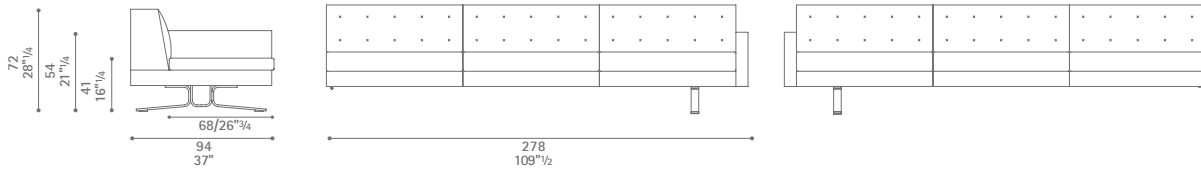

Kennedee

Sectional 3 seater sofa 1 arm