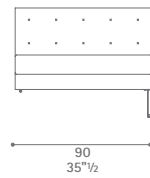

Footrest Sx
 Coffee tables 85x56

Sectional armless chair with bench Sx
 Corner 30°
 Sectional 2 seater sofa 1 arm Dx

Footrest Dx
 Footrest Sx
 Coffee table 85x56

Armchairs
 Coffee table 65x65

Sectional 3 seater sofa 1 arm Sx
 Corner 90°
 Sectional 2 seater sofa 1 arm Dx

282
 111"

Coffee table 85x56

Coffee table 65x65

Sectional armchair

Sectional armless chair with bench

Sectional armless chair

Sectional 2 seater sofa 1 arm

Sectional 2 seater armless sofa with bench