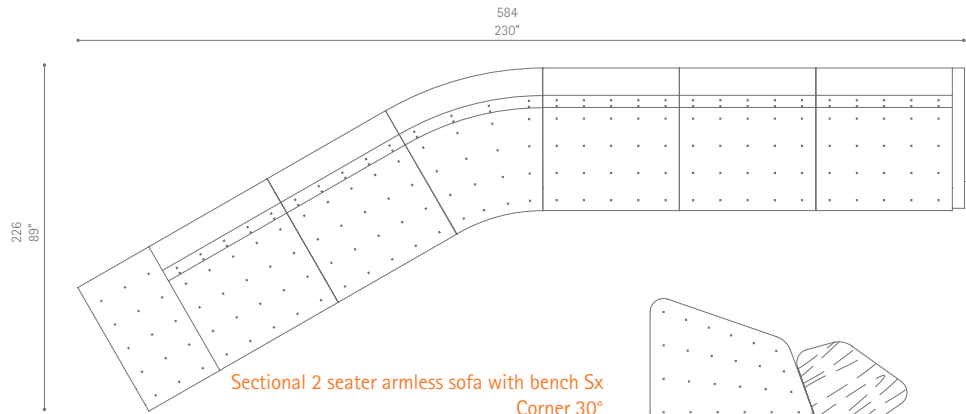

sample layouts

2 seater sofa

Coffee tables 85x56
Armchair

Sectional 3 seater armless sofa with bench Sx
Sectional armchair Dx

Footrest Sx
Coffee table 65x65

Sectional 2 seater armless sofa with bench Sx
Corner 30°
Sectional 3 seater sofa 1 arm Dx

Footrest Dx
Coffee table 85x56
Coffee table 65x65

Coffee table 85x56
Coffee table 65x65
Armchair

Sectional 3 seater sofa 1 arm Dx
Corner 90° with back
Sectional 2 seater armless sofa with bench Sx

3 seater sofa 1 arm with bench Dx
Footrest Dx