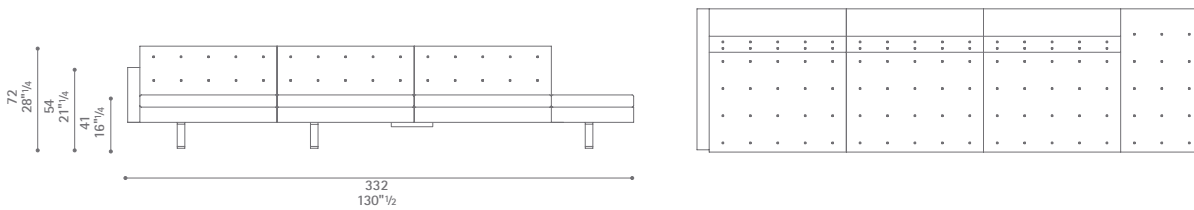

3 seater sofa 1 arm with bench