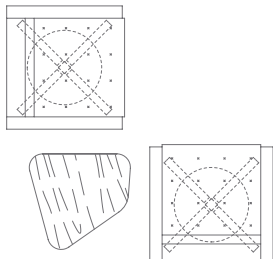

Sectional armless chair with bench Sx
 Corner 90° with back
 Sectional 2 seater sofa 1 arm Dx

Coffee table 85x56
 Coffee table 65x65

Sectional 2 seater armless sofa with bench Sx
 Corner 45°
 Sectional 3 seater sofa 1 arm Dx

Footrest Sx
 Coffee tables 85x56

Sectional armless chair with bench Sx
 Corner 30°
 Sectional 2 seater sofa 1 arm Dx

Footrest Dx
 Footrest Sx
 Coffee table 85x56

Armchairs
 Coffee table 65x65

Sectional 3 seater sofa 1 arm Sx
 Corner 90°
 Sectional 2 seater sofa 1 arm Dx