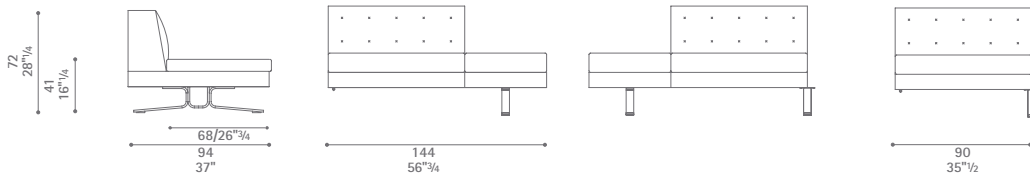

Footrest Sx
 Coffee tables 85x56

Sectional armless chair with bench Sx
 Corner 30°
 Sectional 2 seater sofa 1 arm Dx

Footrest Dx
 Footrest Sx
 Coffee table 85x56

Armchairs
 Coffee table 65x65

Sectional 3 seater sofa 1 arm Sx
 Corner 90°
 Sectional 2 seater sofa 1 arm Dx

282
 111"

Coffee table 85x56

Coffee table 65x65

Sectional armchair

Sectional armless chair with bench

Sectional armless chair

Sectional 2 seater sofa 1 arm

Sectional 2 seater armless sofa with bench