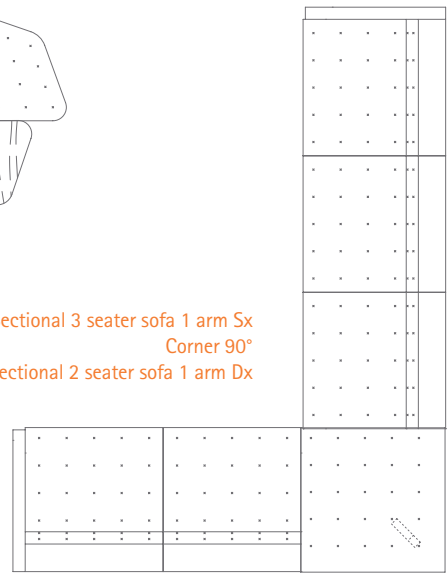

Sectional armless chair with bench Sx
 Corner 90° with back
 Sectional 2 seater sofa 1 arm Dx

Coffee table 85x56
 Coffee table 65x65

Sectional 2 seater armless sofa with bench Sx
 Corner 45°
 Sectional 3 seater sofa 1 arm Dx

Footrest Sx
 Coffee tables 85x56

Sectional armless chair with bench Sx
 Corner 30°
 Sectional 2 seater sofa 1 arm Dx

Footrest Dx
 Footrest Sx
 Coffee table 85x56

Armchairs
 Coffee table 65x65

Sectional 3 seater sofa 1 arm Sx
 Corner 90°
 Sectional 2 seater sofa 1 arm Dx

282
 111"

Coffee table 85x56

Coffee table 65x65

Sectional armchair

Sectional armless chair with bench

Sectional armless chair

Sectional 2 seater sofa 1 arm

Sectional 2 seater armless sofa with bench