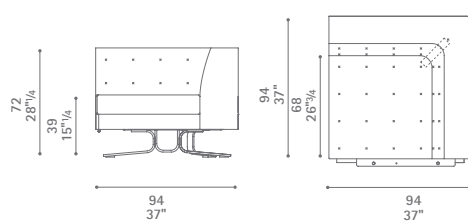

Corner 90° with back

► Kennedee sectional armless chair with bench sx + corner 30° + sectional 2 seater sofa 1 arm dx Poltrona Frau® SC O Polarc.

Please note, the colour references must always be considered as purely indicative.

1:50 scale. All dimensions and sizes are in centimeter and inches; dimensional variations of +/- 2% are possible. Poltrona Frau reserves the right to modify the products and the components in this catalogue, without any prior notice.

Contacts: Tél.: 01-30-37-09-49 / Fax.: 01-30-37-71-45 / Mail.: commercial@caray.fr