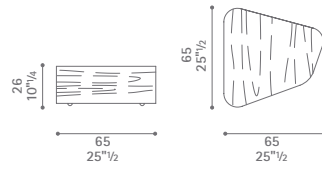

Coffee table 65x65