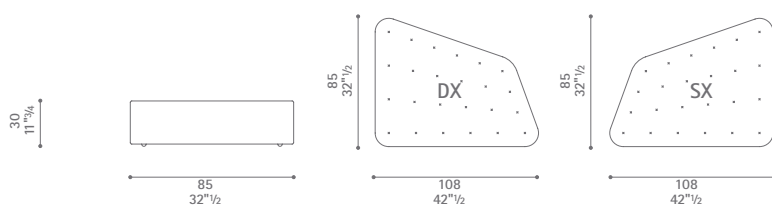

Kennedee

Swivel armchair

2 seater sofa

3 seater sofa

2 seater sofa 1 arm with bench

3 seater sofa 1 arm with bench

Footrest