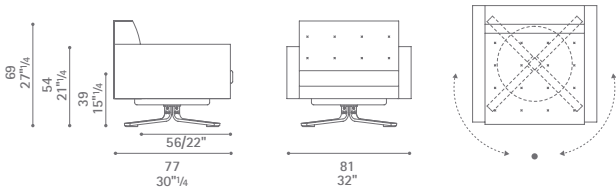

Kennedee

Swivel armchair