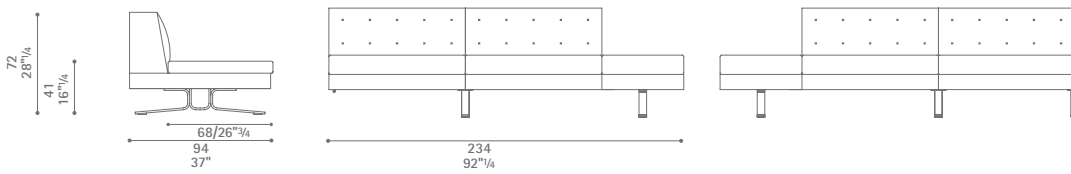

Footrest Sx
 Coffee tables 85x56

Sectional armless chair with bench Sx
 Corner 30°
 Sectional 2 seater sofa 1 arm Dx

Footrest Dx
 Footrest Sx
 Coffee table 85x56

Armchairs
 Coffee table 65x65

Sectional 3 seater sofa 1 arm Sx
 Corner 90°
 Sectional 2 seater sofa 1 arm Dx

282
 111"

Coffee table 85x56

Coffee table 65x65

Sectional armchair

Sectional armless chair with bench

Sectional armless chair

Sectional 2 seater sofa 1 arm

Sectional 2 seater armless sofa with bench