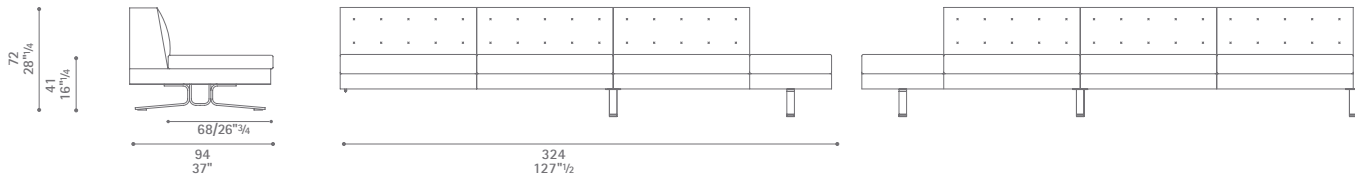

Sectional 2 seater armless sofa

Kennedee

Sectional 3 seater sofa 1 arm

03/14 MT

Sectional 3 seater armless sofa with bench

Corner 45°

Corner 30°

Corner 90°