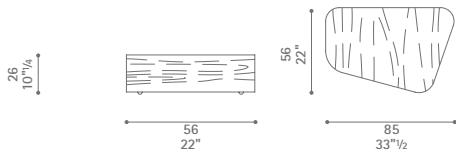

Sectional armchair

Coffee table 85x56