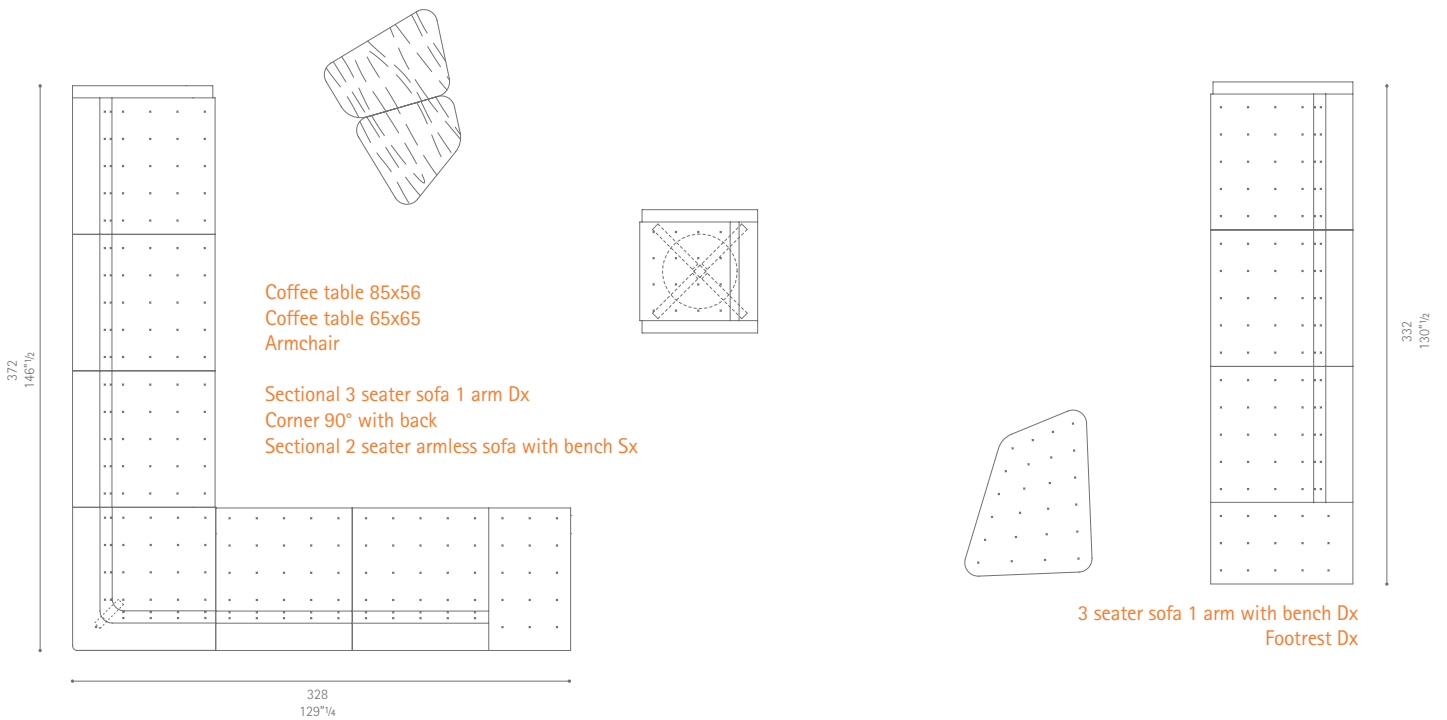

sample layouts

2 seater sofa

Coffee tables 85x56
Armchair

Sectional 3 seater armless sofa with bench Sx
Sectional armchair Dx

Footrest Sx
Coffee table 65x65

Sectional 2 seater armless sofa with bench Sx
Corner 30°
Sectional 3 seater sofa 1 arm Dx

Footrest Dx
Coffee table 85x56
Coffee table 65x65

Coffee table 85x56
Coffee table 65x65
Armchair

Sectional 3 seater sofa 1 arm Dx
Corner 90° with back
Sectional 2 seater armless sofa with bench Sx

3 seater sofa 1 arm with bench Dx
Footrest Dx