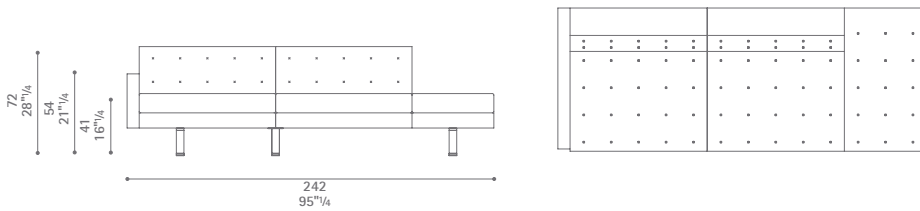

2 seater sofa 1 arm with bench