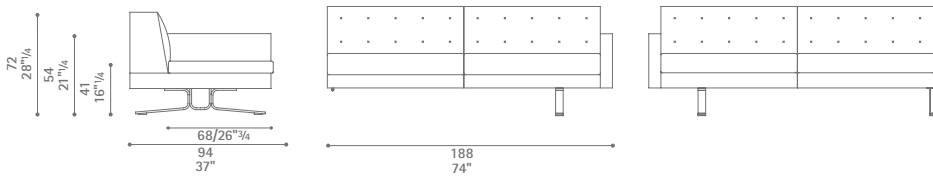

Footrest Sx
 Coffee tables 85x56

Sectional armless chair with bench Sx
 Corner 30°
 Sectional 2 seater sofa 1 arm Dx

Footrest Dx
 Footrest Sx
 Coffee table 85x56

Armchairs
 Coffee table 65x65

Sectional 3 seater sofa 1 arm Sx
 Corner 90°
 Sectional 2 seater sofa 1 arm Dx

282
 111"

Coffee table 85x56

Coffee table 65x65

Sectional armchair

Sectional armless chair with bench

Sectional armless chair

Sectional 2 seater sofa 1 arm

Sectional 2 seater armless sofa with bench