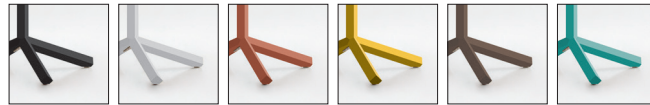

STRUTTURA/FRAME

BLACK

WHITE

RED/BEIGE
(RAL 3012)

JELLOW
(RAL 1018)

GREY/BEIGE
(RAL 7006)

LIGHT GREEN
(RAL 6027)