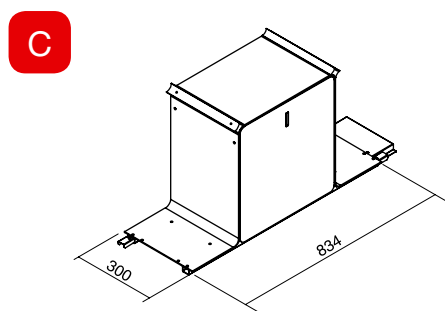

*Note: units **A**, **B** and **F**
are compulsory to make any compositions.*

cWave details

Elemento base
sinistro libreria.

Left hand base unit with drawer.

Art. KCW0001A0...

K 267

Dim.: L 1042 x P 300 x H 468 mm

Elemento base
destro libreria.

Right hand base unit with drawer.

Art. KCW0001B0...

K 265

Dim.: L 1042 x P 300 x H 468 mm

Elemento base
centrale libreria.

Central base unit with drawer.

Art. KCW0001C0...