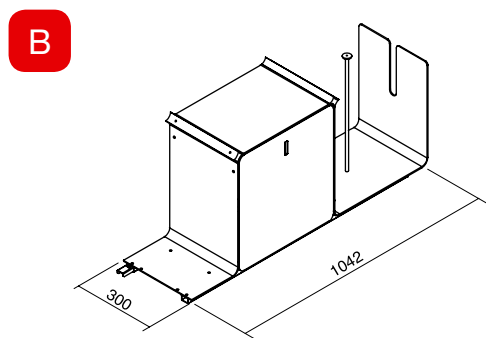

Art. KCW0001A0...

K 267

Dim.: L 1042 x P 300 x H 468 mm

Elemento base
destro libreria.

Right hand base unit with drawer.

Art. KCW0001B0...

K 265

Dim.: L 1042 x P 300 x H 468 mm

Elemento base
centrale libreria.

Central base unit with drawer.